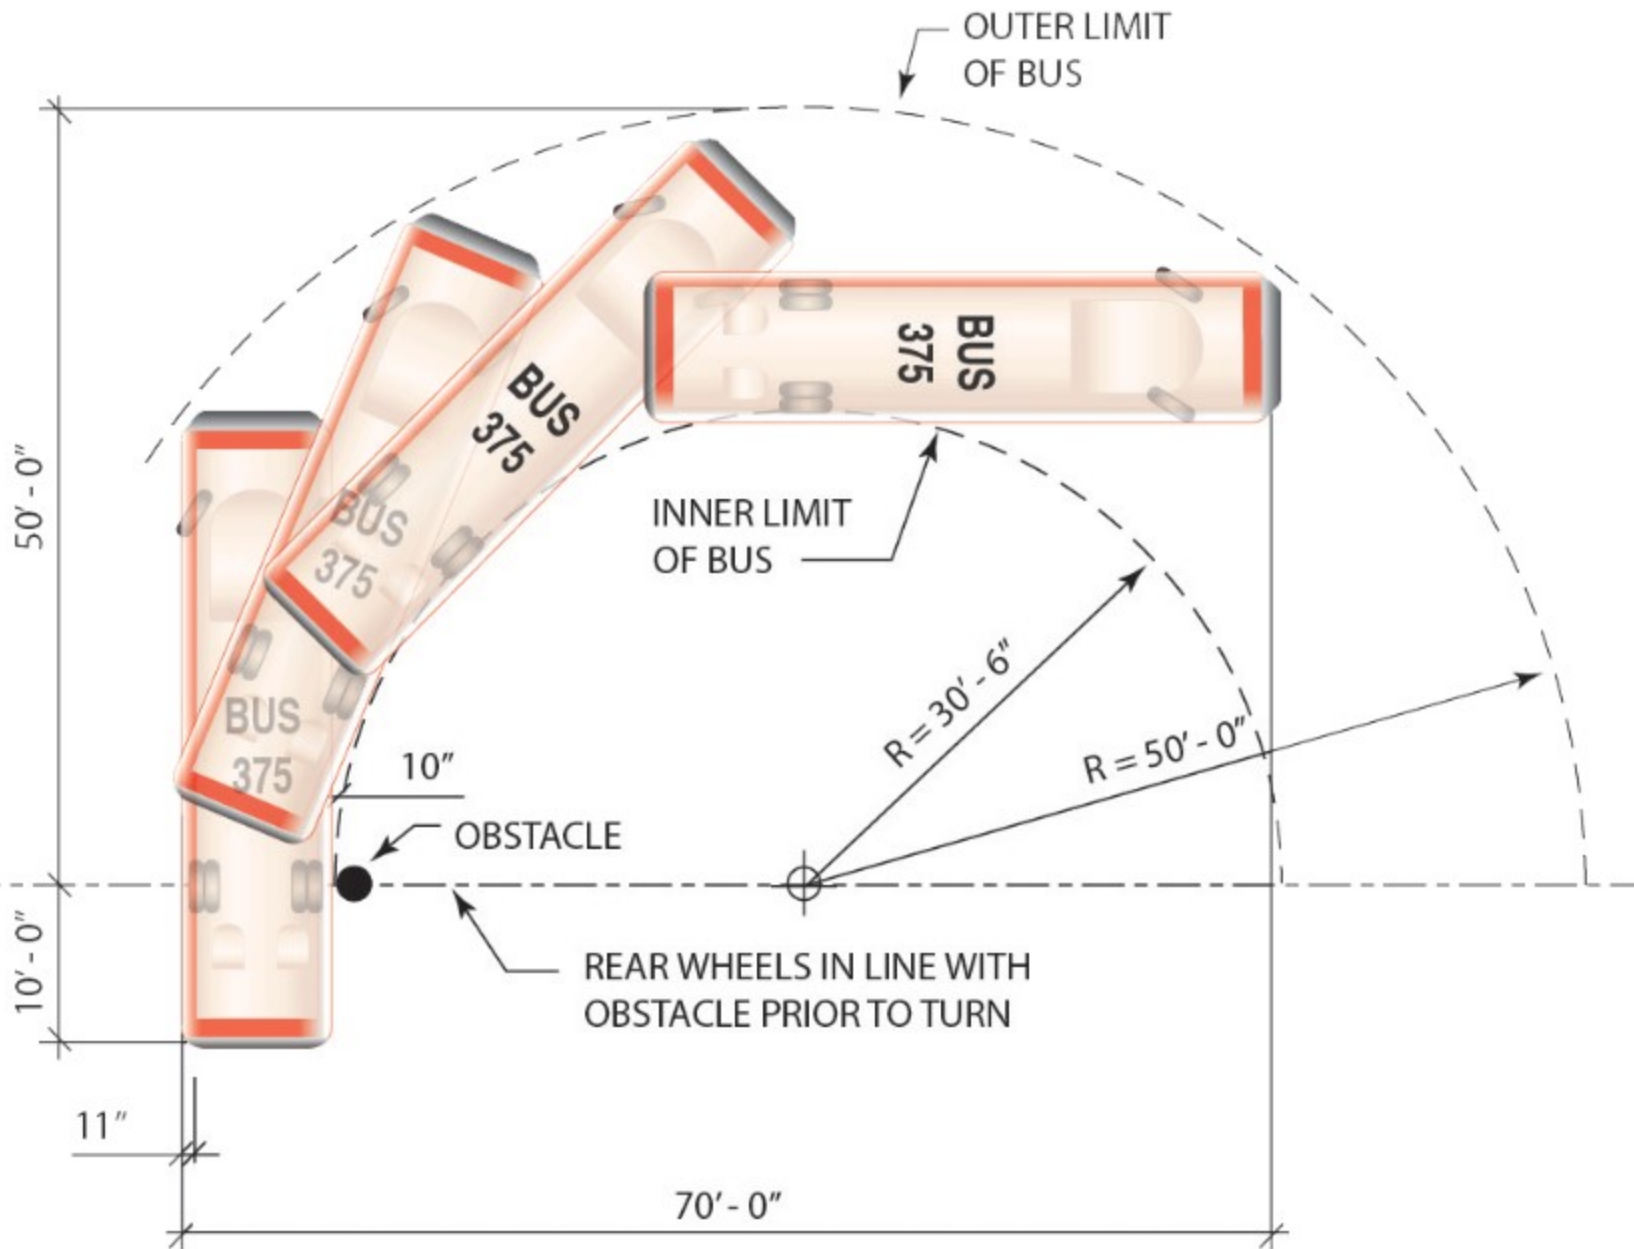

# 90 Degree Turn 40 Foot Bus

## DESIGN BUS:

LENGTH	=	40'
WIDTH	=	8.5'
WHEEL BASE	=	24'